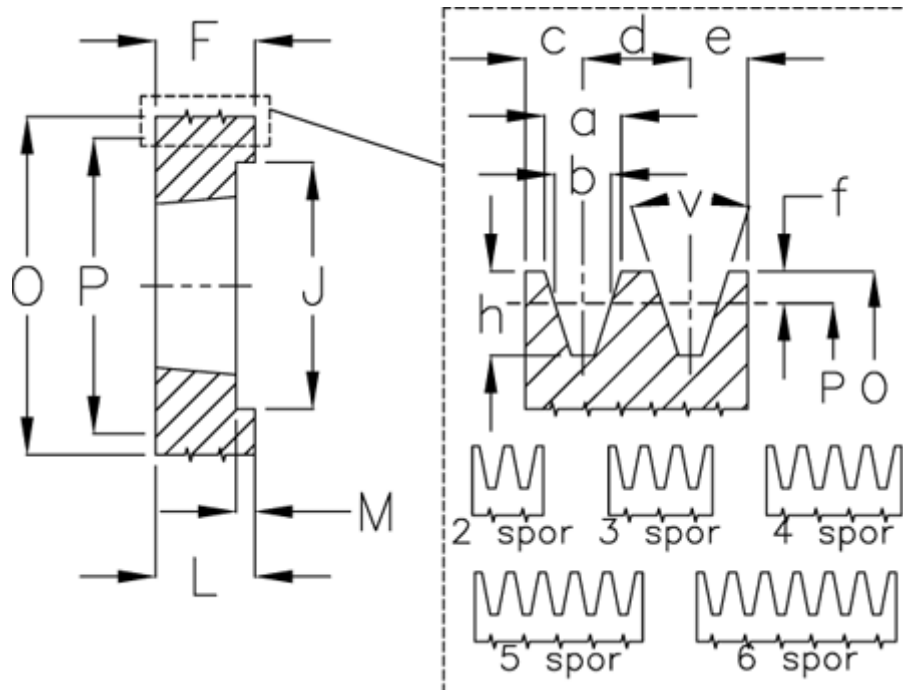

Article number: 604111016003

Description: V-belt pulley SPB 160/3 TL2517

## Measures

a	= 16.3	For bush	= 2517	P	= 160
b	= 14.0	h	= 17.5	Type	= SPB
Bush $\zeta$ max	= 60	J	= 117	v	= 34 degrees
c	= 12.5	K	= -		
d	= 19	L	= 45		
e	= 12.5	m	= 18.0		
f	= 3.5	Number of ribs	= 3		
F	= 63	O	= 167.0		